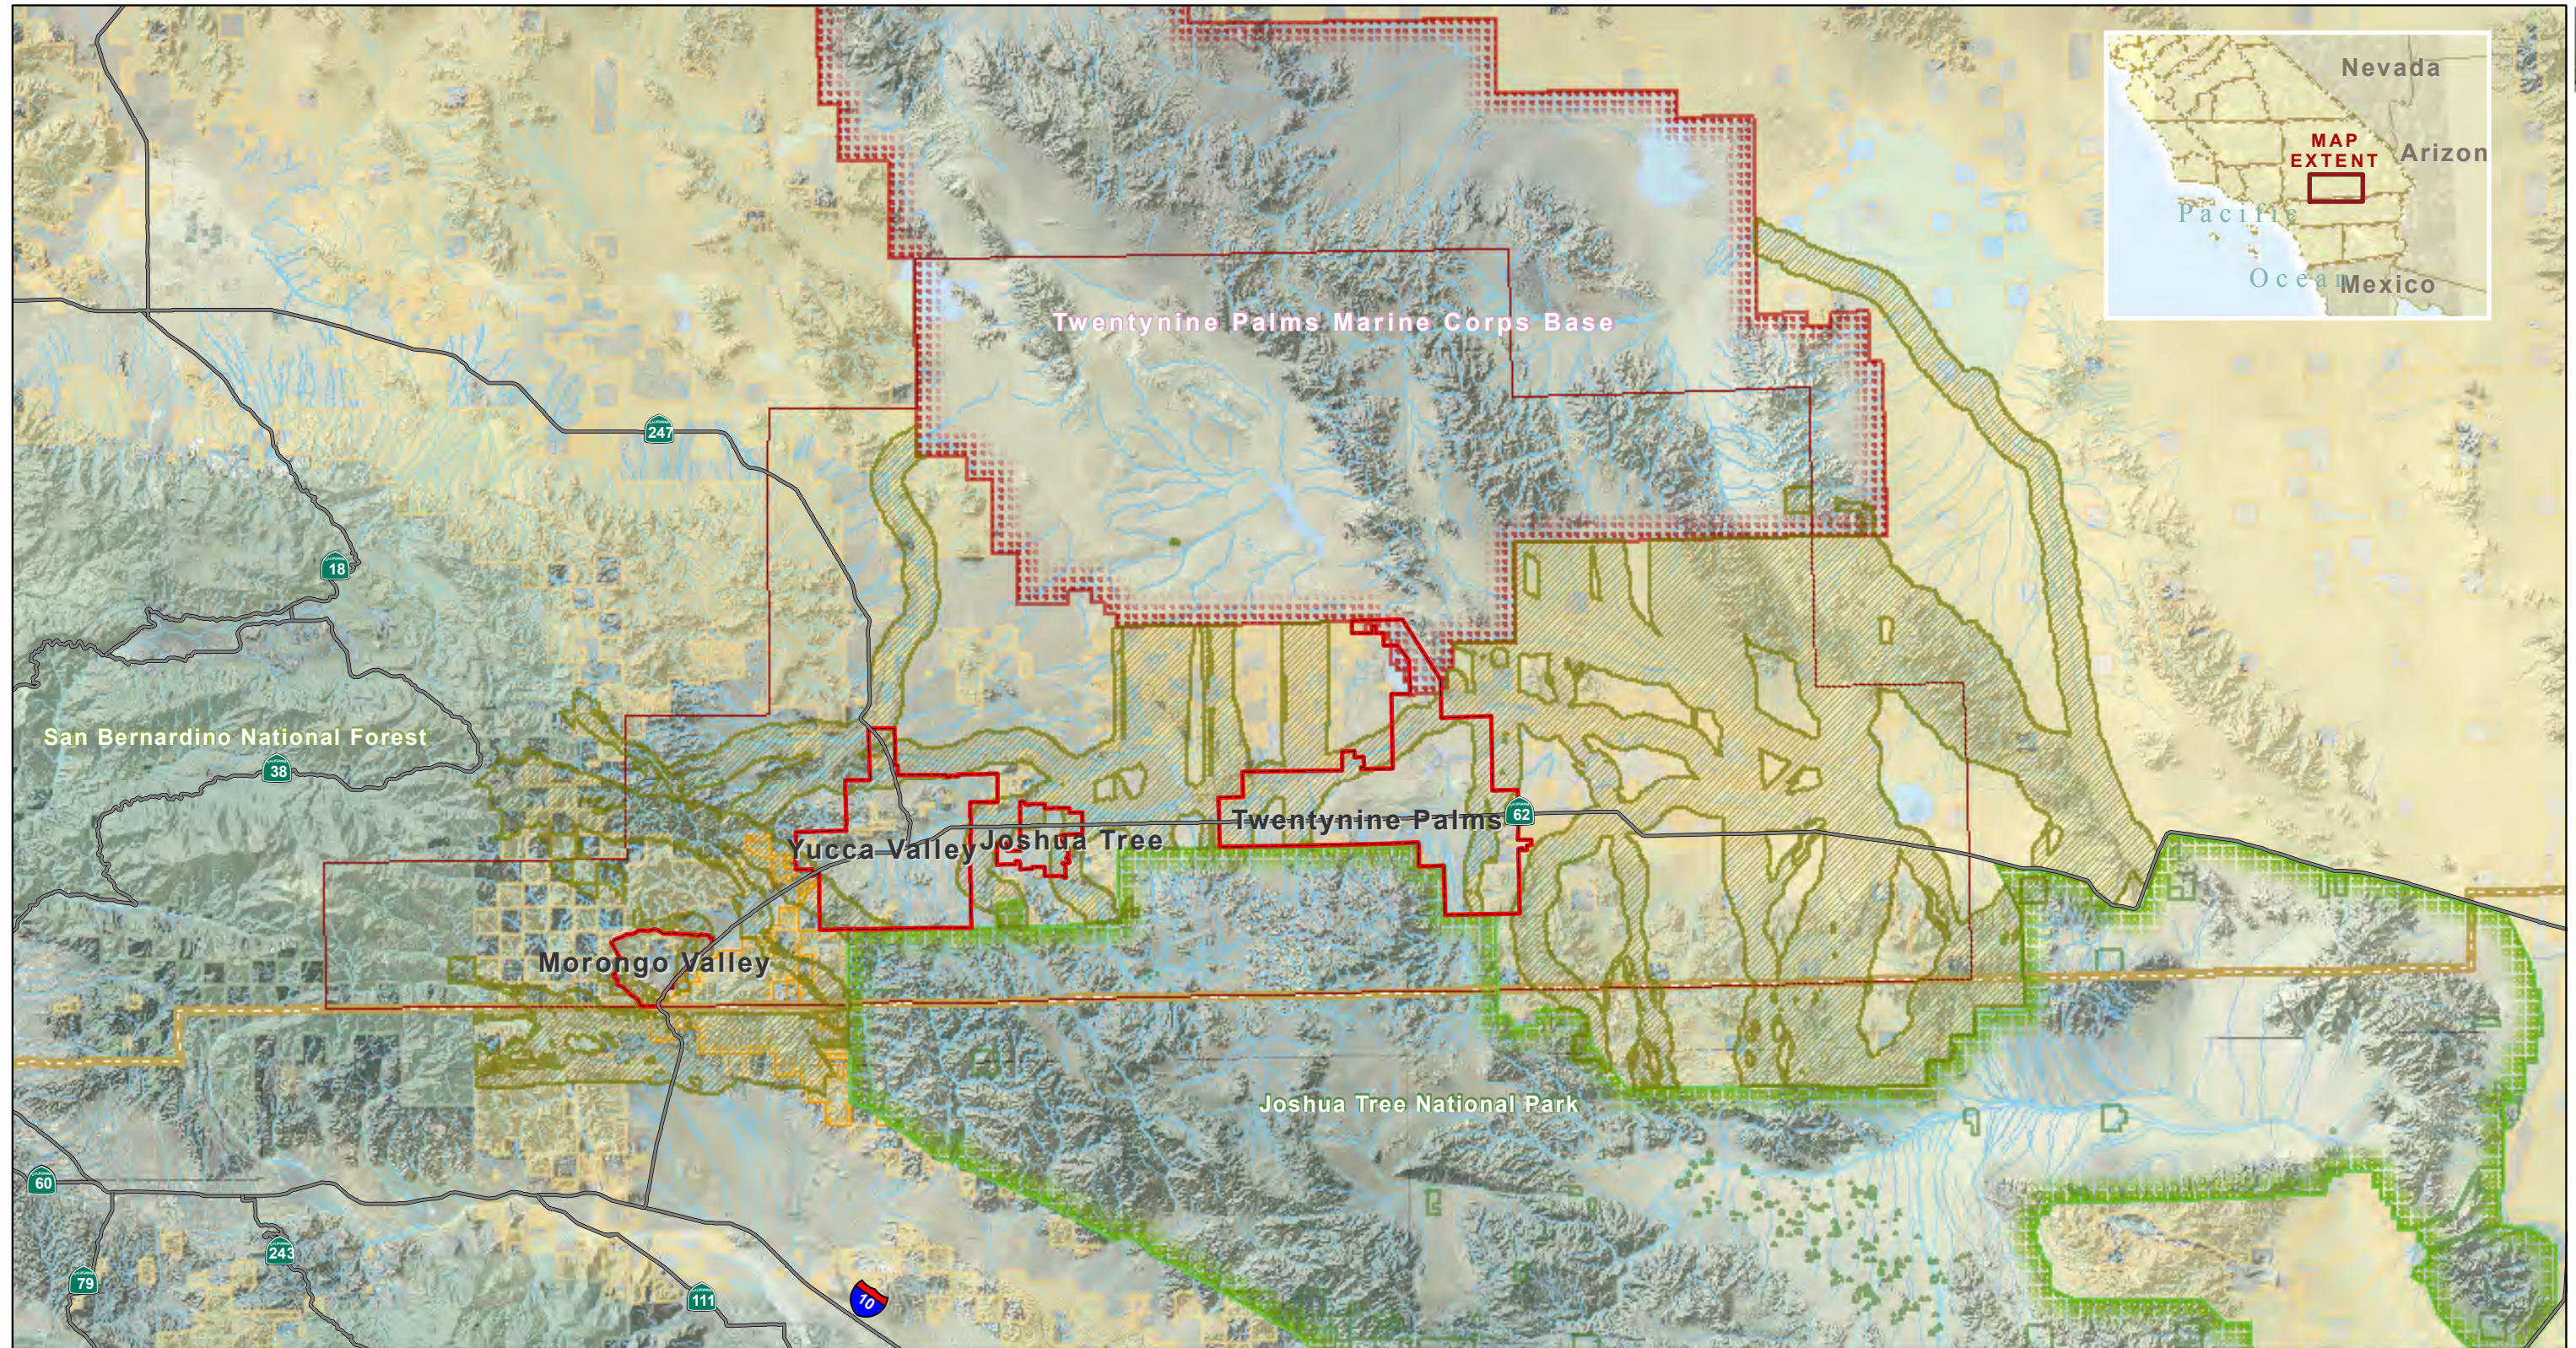

Morongo Basin, California -- Wildlife & Habitat Linkage Designs

Map date January 2010
 Base Map developed by Greeninfo Network
 Modified by SJ Weigel sweigel@sonoraninstitute.org
 Morongo Basin Open Space Group
<http://www.mbopensespacegroup.org>
LinkageDesigns_Jan10_11x17.mxd

SONORAN INSTITUTE

Map Key

 Linkage Designs

 Morongo Unified School District

 Community Boundaries

 Big Morongo Canyon Preserve

 Joshua Tree National Park

 Marine Base

 US Bureau of Land Management

 US Forest Service

Sources for Linkage Designs:
 South Coast Wildland Reports. *South Coast Missing Linkages: A Linkage Design for the San Bernardino-Little San Bernardino Linkage Design*, September 2005 and *A Linkage Design for the Joshua Tree-Twentynine Palms Connection*, December, 2008
www.scwildlands.org/reports